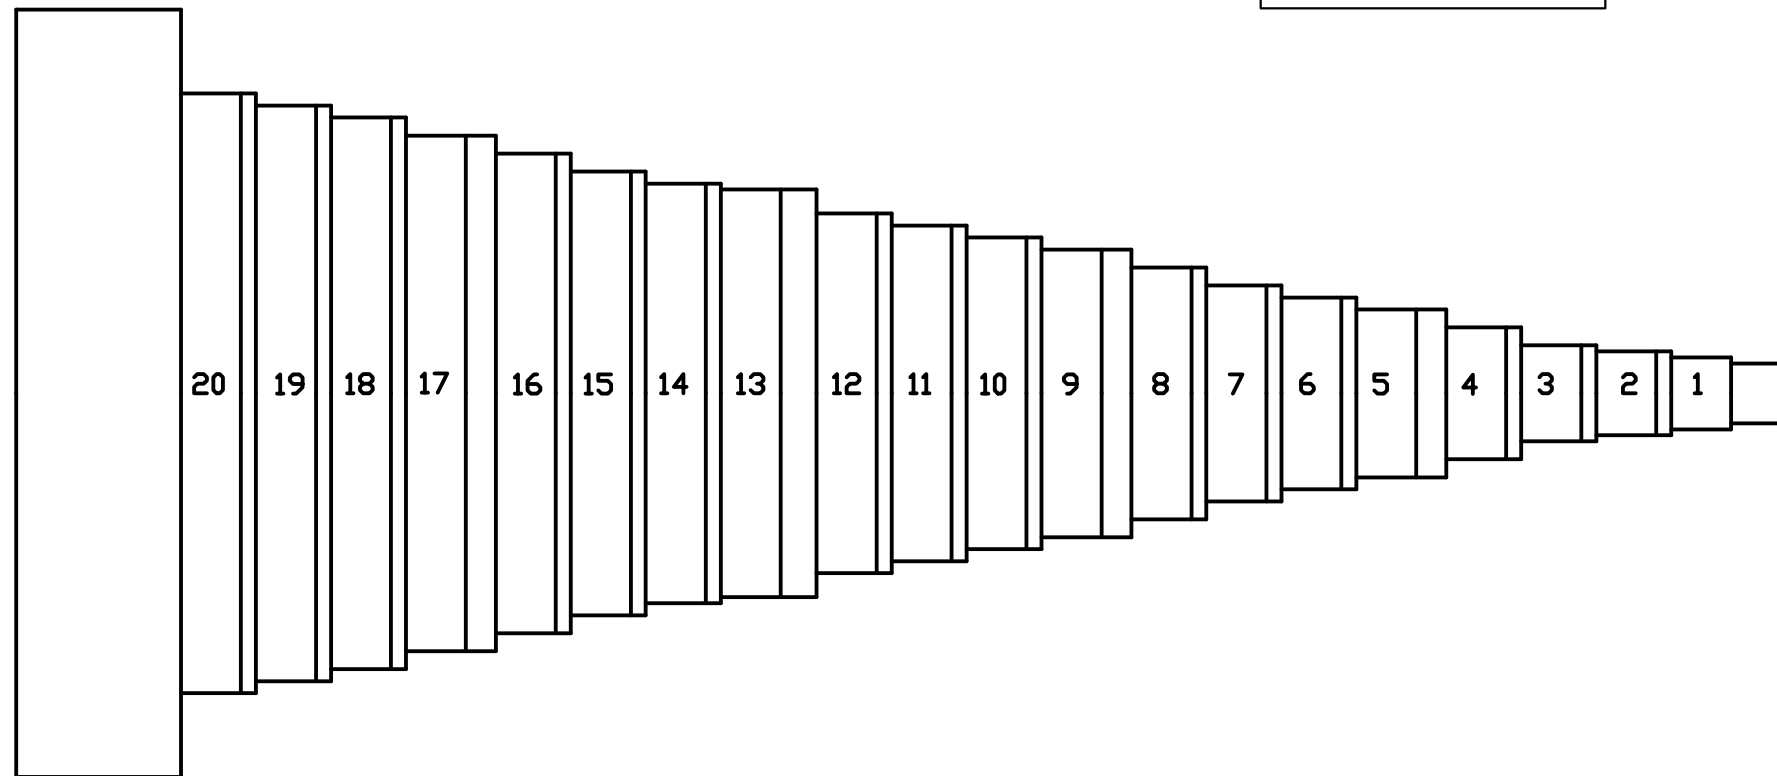

S/W 660 Concentric Head
WIND MOTORS FROM 1/10 H.P- 30 H.P

ALL 20 SLOTS ARE 5/8" WIDE

SLOTS # 1-2-3-4	3/8" DEEP
# 5-6-7-8	1/2"
# 9-10-11-12	5/8"
# 13-14-15-16	3/4"
# 17-18-19-20	3/4"

20 STEPS

SLOT SPAN	
SLOT #	DIM
1	3/4"
2	7/8"
3	1 "
4	1 3/8"
5	1 3/4"
6	2"
7	2 1/4"
8	2 5/8"
9	3"
10	3 1/4"
11	3 1/2"
12	3 3/4"
13	4 1/4"
14	4 3/8"
15	4 5/8"
16	5"
17	5 3/8"
18	5 3/4"
19	6"
20	6 1/4"

OAL = 19"
HEIGHT = 3 15/16"
WIDTH = 7 7/8"

LARGE ROUND-NOSED HEAD