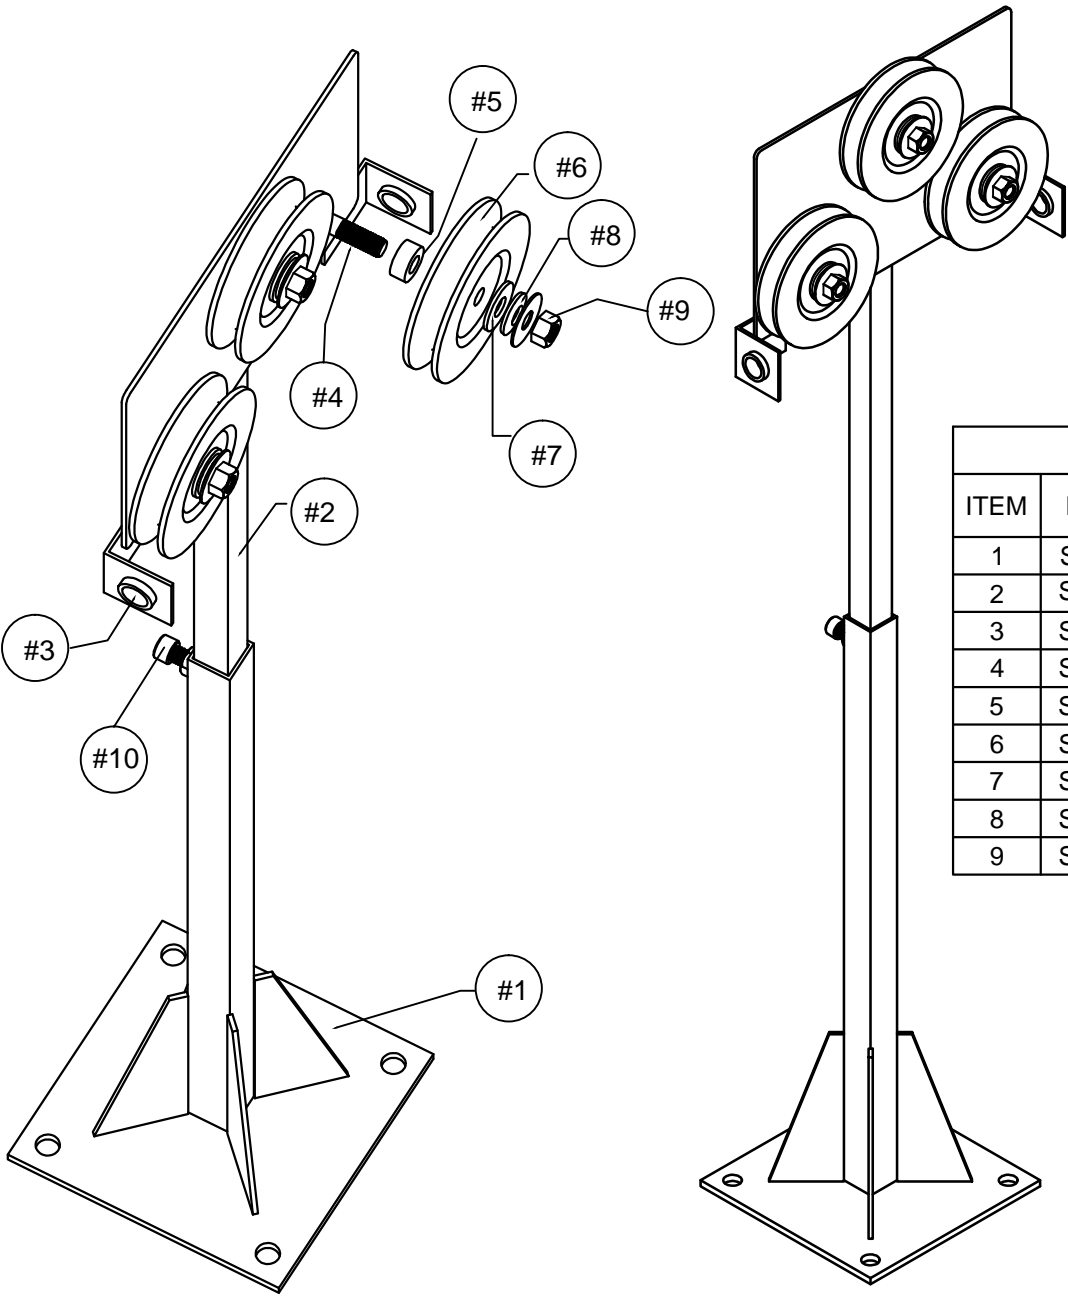

Wire Straightener

MODEL: SW-301-WS

Straight coils without crosses

PART LIST SW 301-WS			
ITEM	PART#	DESCRIPTION	QUANTITY
1	SW3011	Base Assembly	1
2	SW3012	Main Assembly	1
3	SW3013	Bushing	2
4	SW3014	Screws	3
5	SW3015	Spacer	3
6	SW3016	Pulleys	3
7	SW3017	Washers	6
8	SW3018	Springs Washer	3
9	SW3019	Hex Nut	3