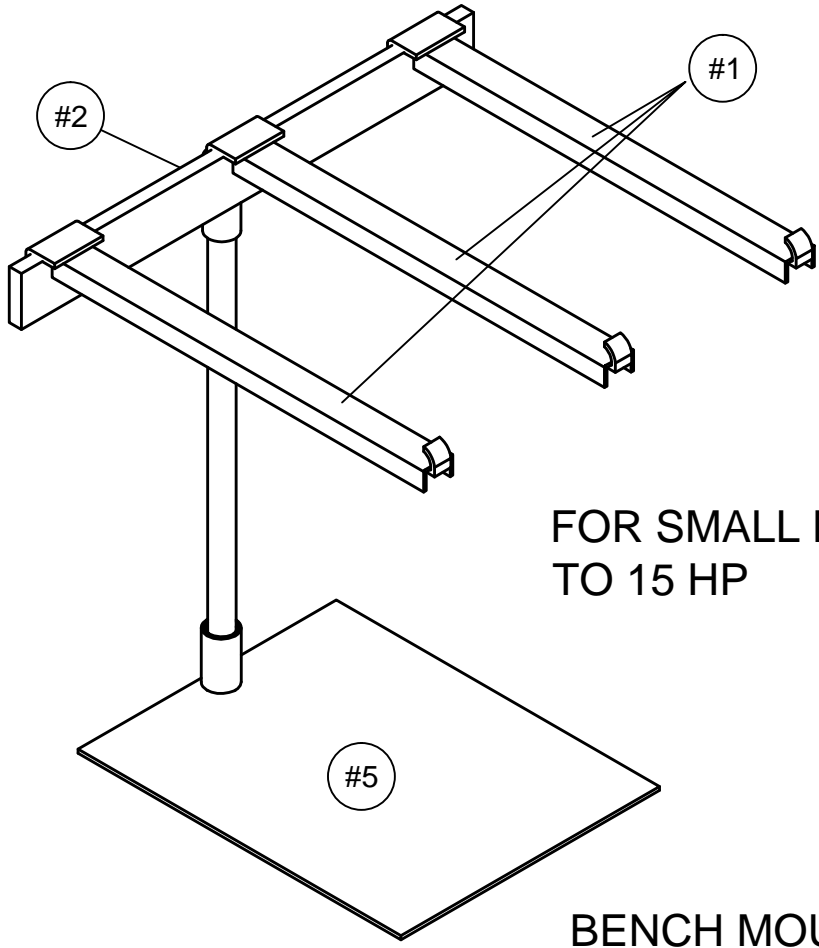

S/W 511R SMALL COIL RACK

FOR SMALL MOTORS
TO 15 HP

BENCH MOUNT